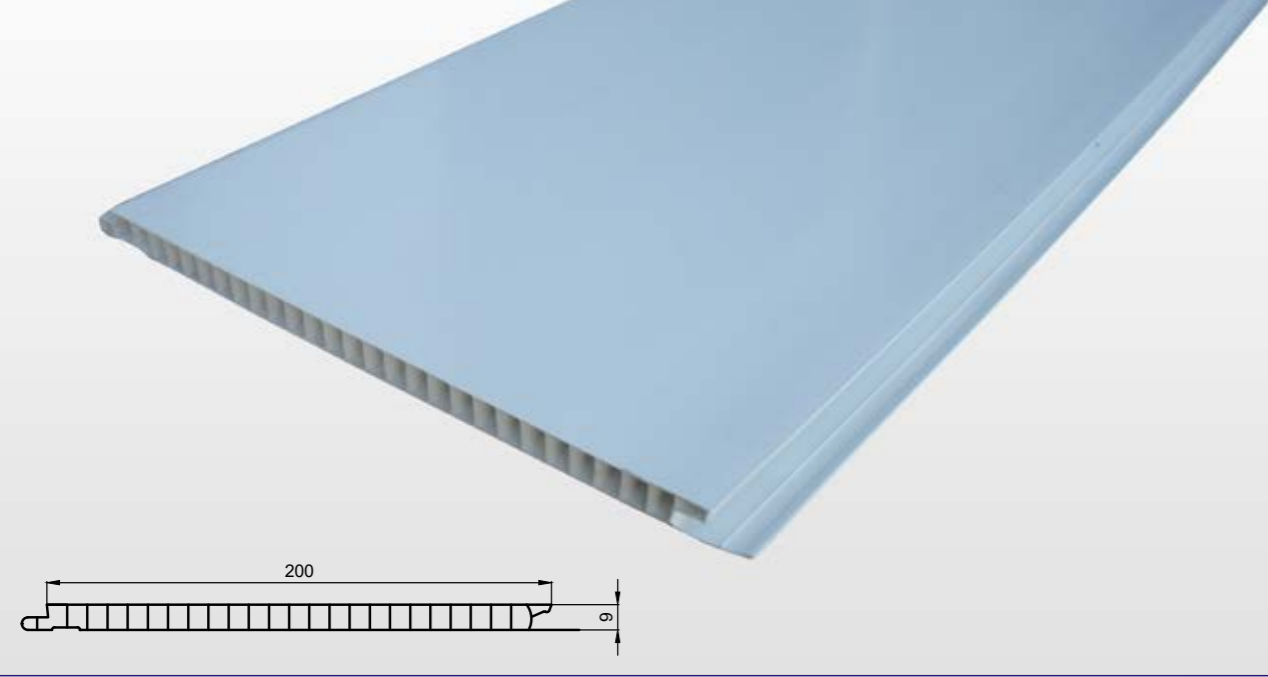

Çam
Pine

8250MR

Mermer
Marble

9x200

Tavan Lambirisi (Ceiling Panelling)

Ürün Kodu / Product Code: 9200B

9200AM

Altınmeşe
Golden Oak