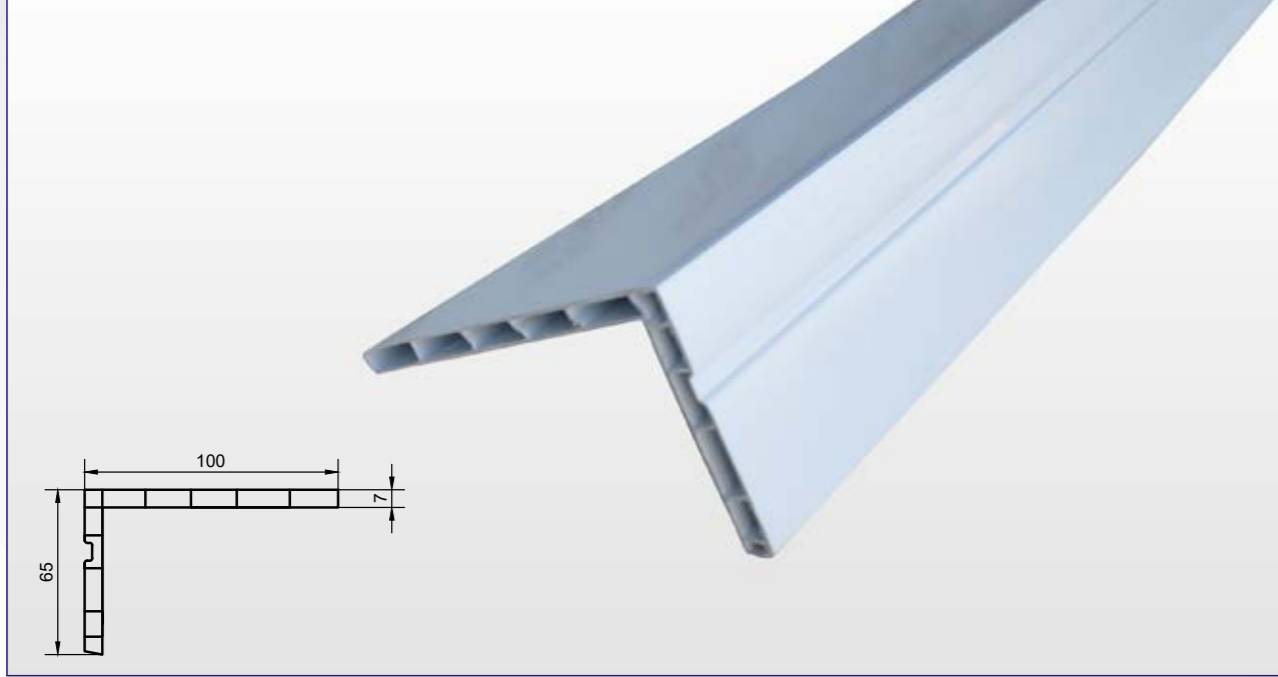

65x100

Kanallı Pervaz (With Middle Line)

Ürün Kodu / Product Code: K65100B

K65100F

Buz Beyazı
Ice White

K65100AM

Altınmeşe (Kaplama)
Golden Oak (Foil)

K65100MN